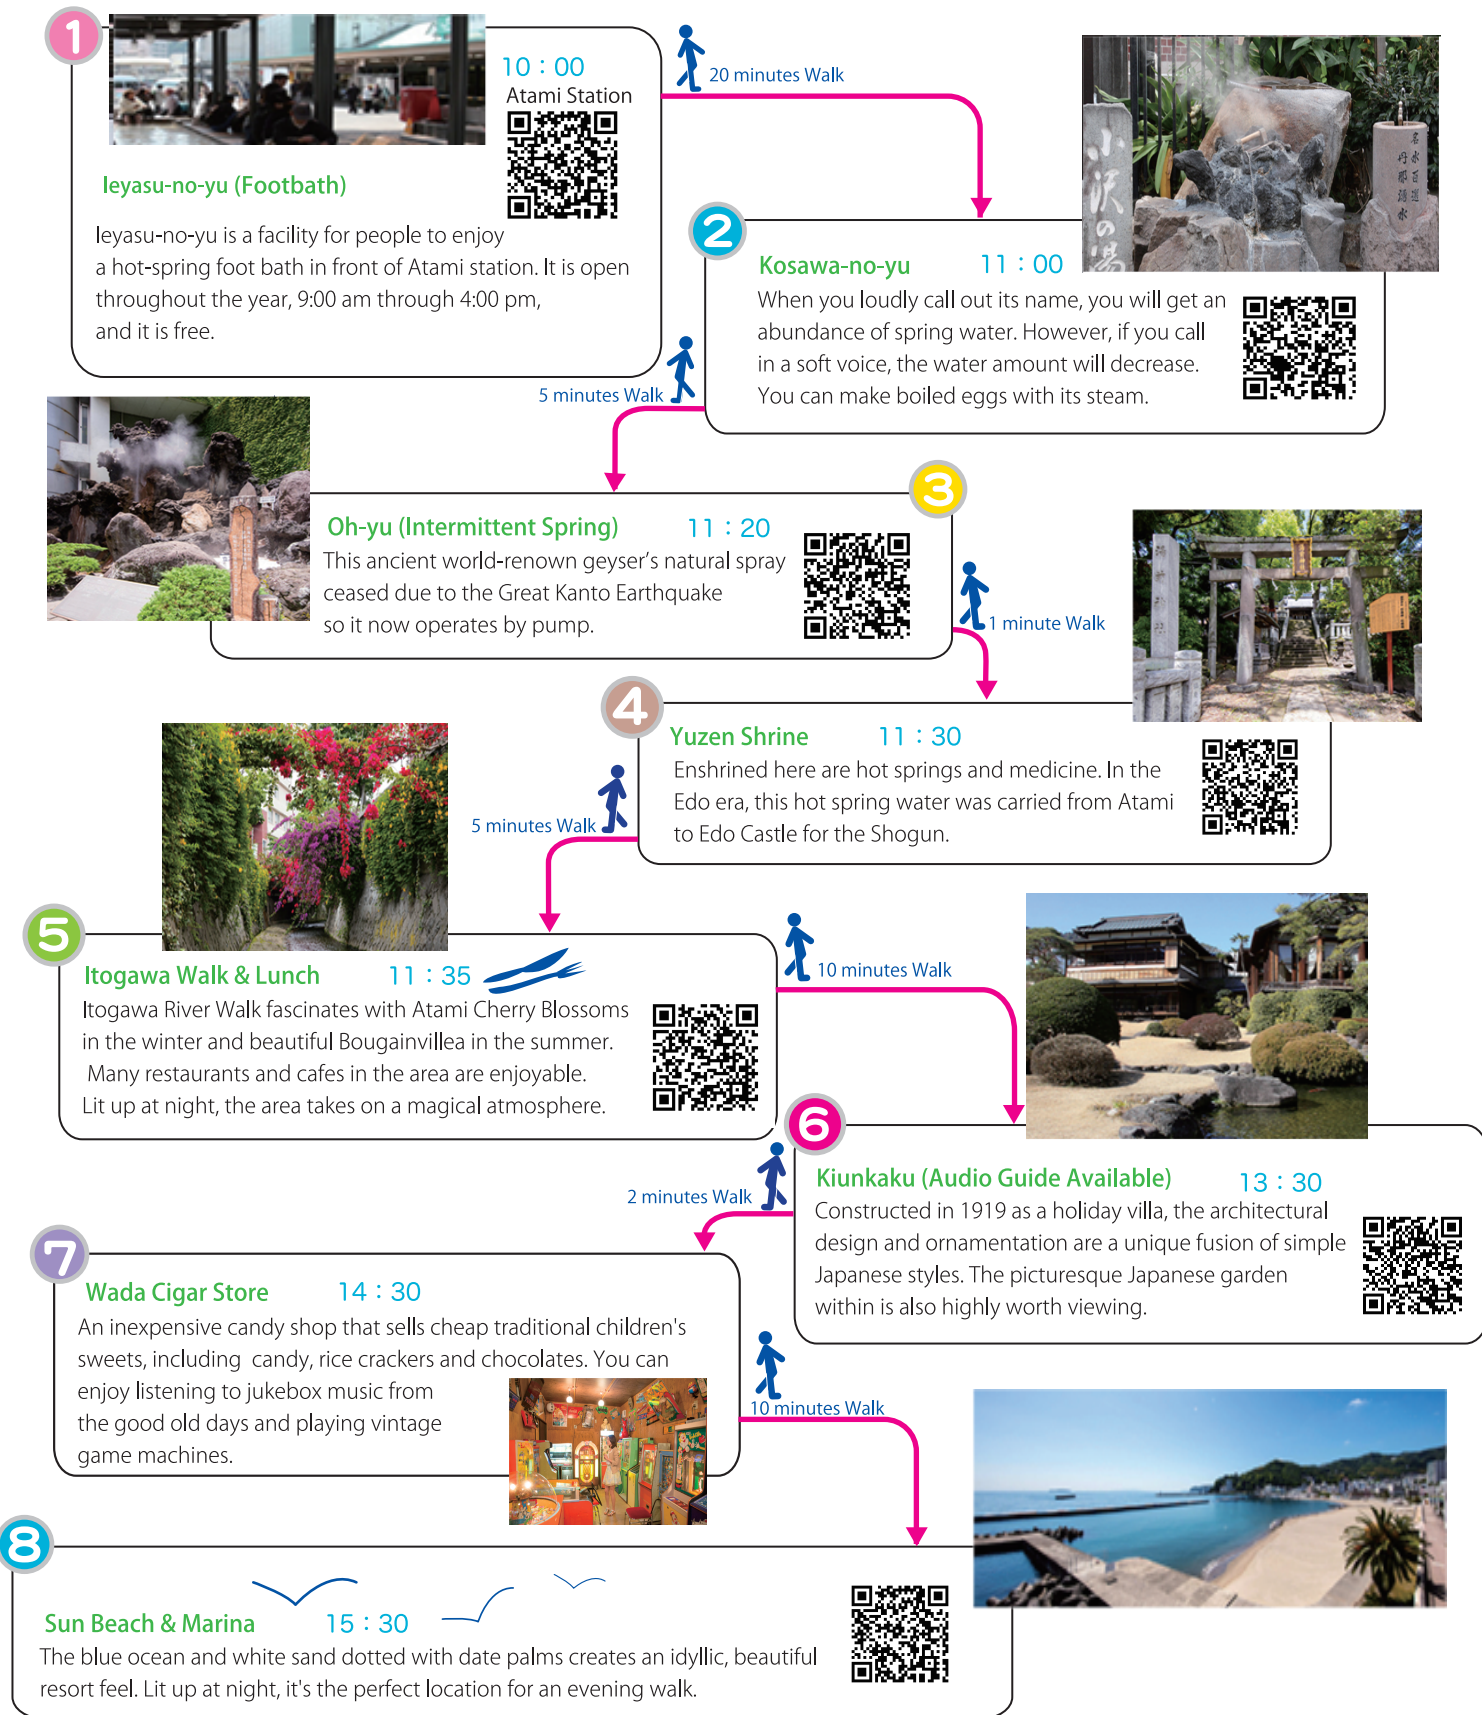

# EXPLORE ATAMI

with a local English-speaking volunteer guide.

Please let us know in advance if you would like a town tour!

## Suggested Itinerary

※ Audio guides are available with QR codes.